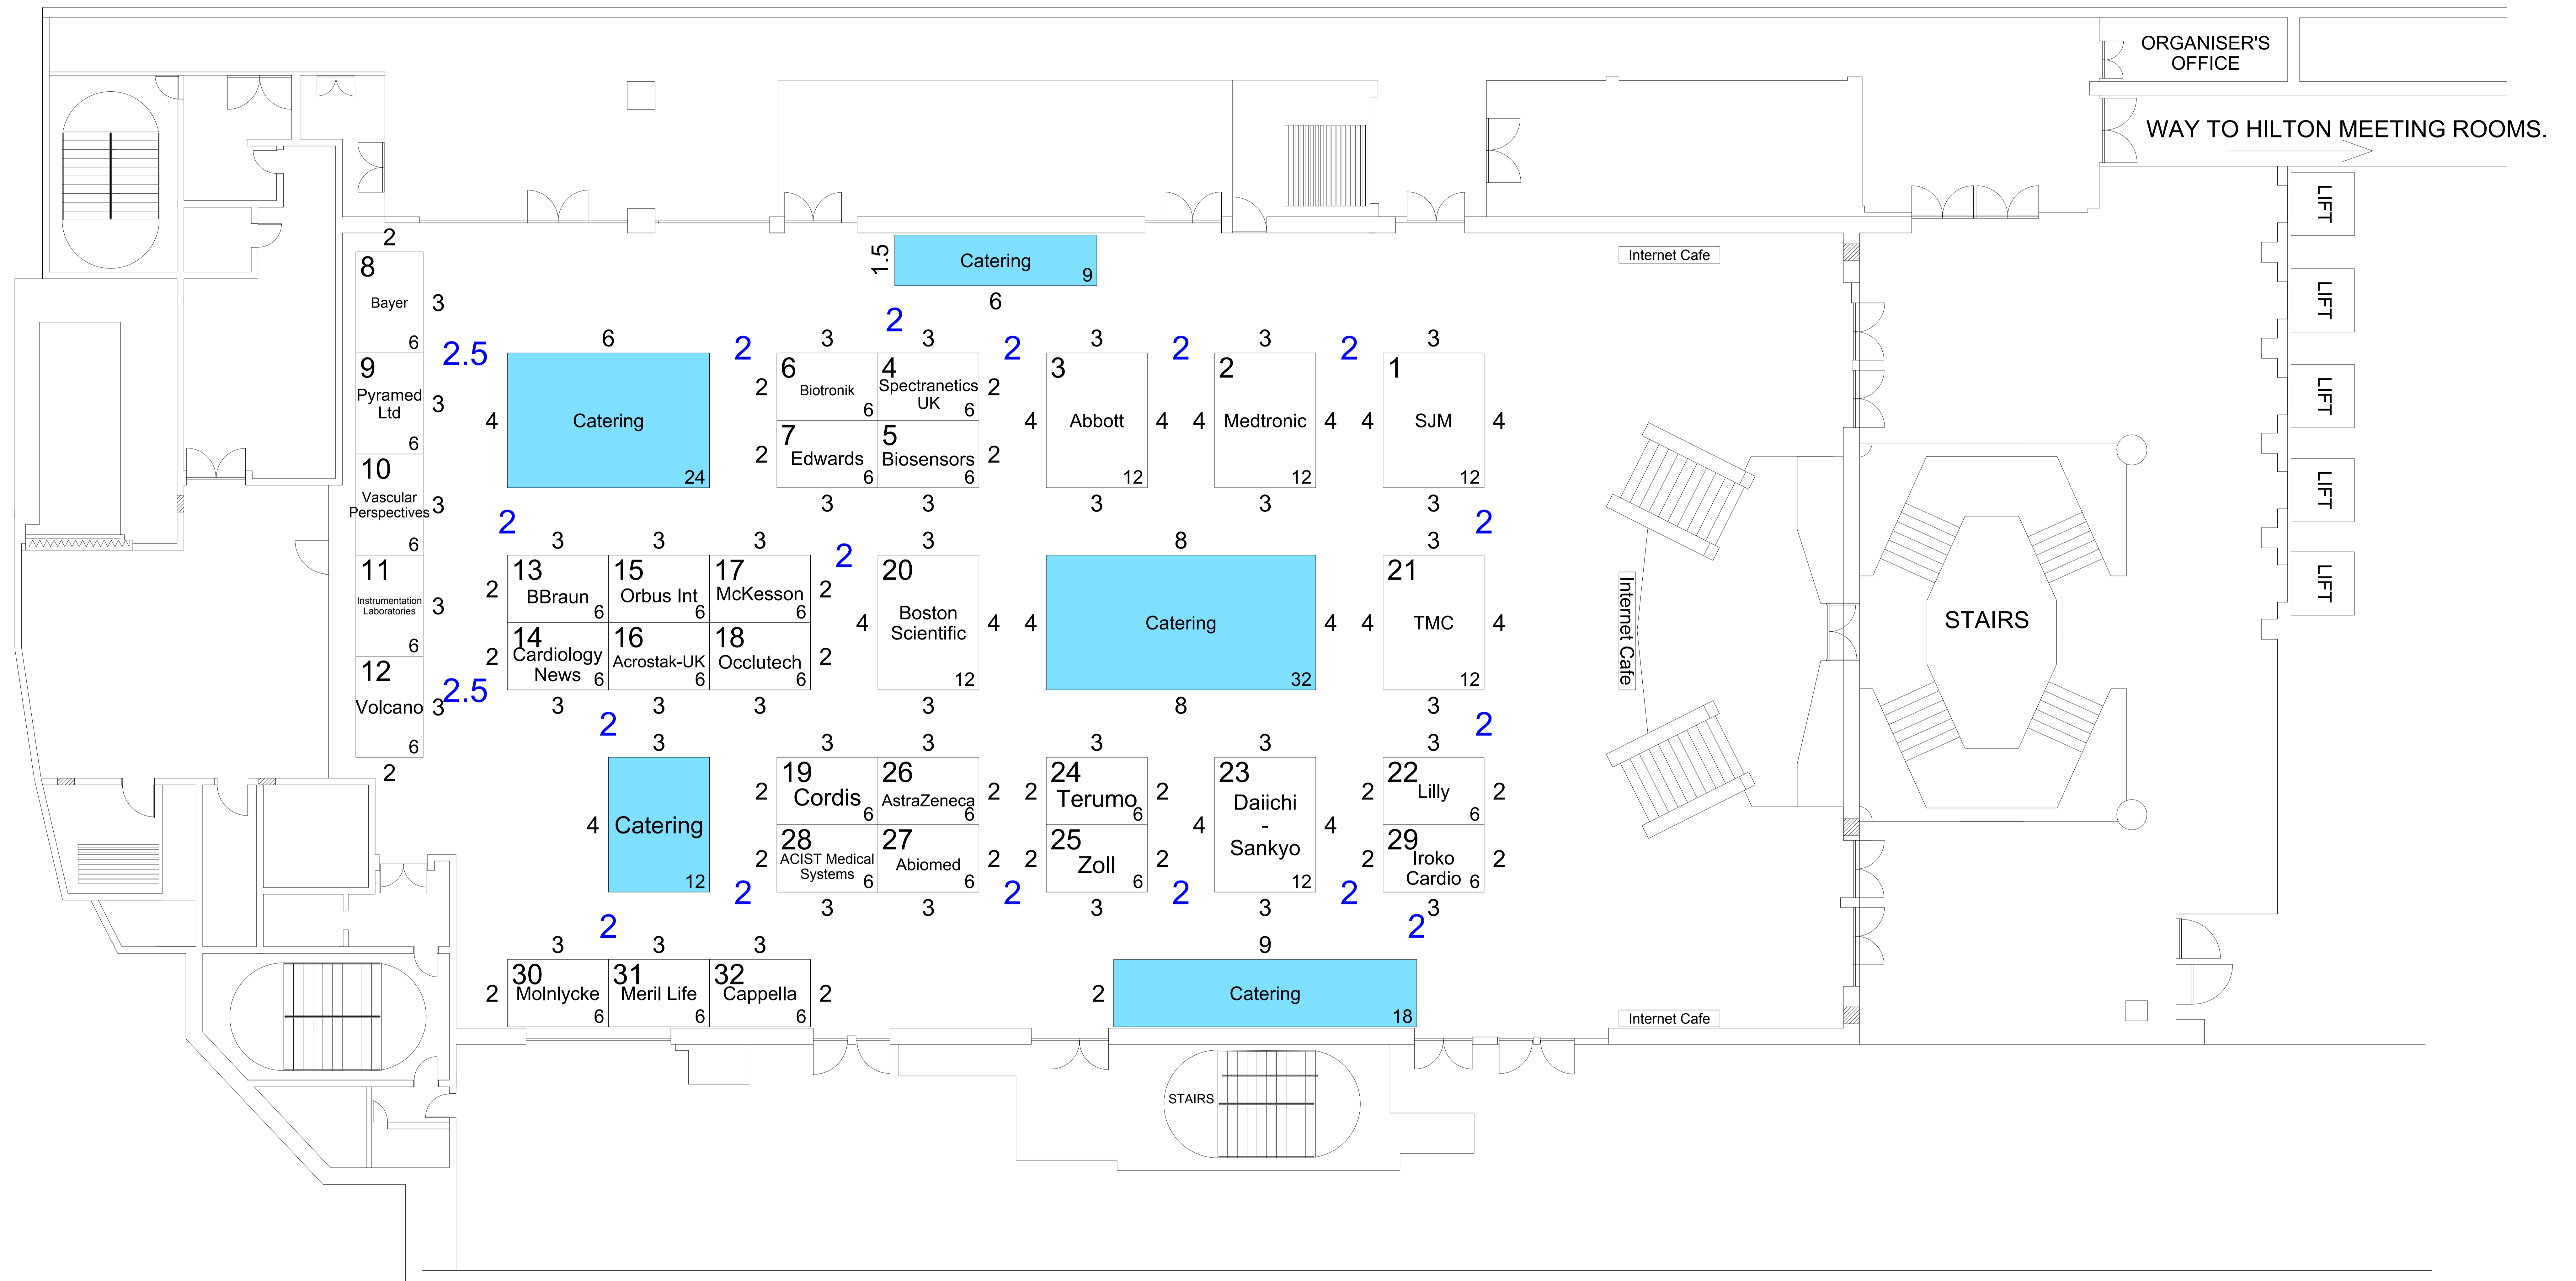

ACI 2012

25 - 27 January 2012

London Hilton Metropole

KINGS SUITE

Please note that this floor plan is subject to change by the Organisers.